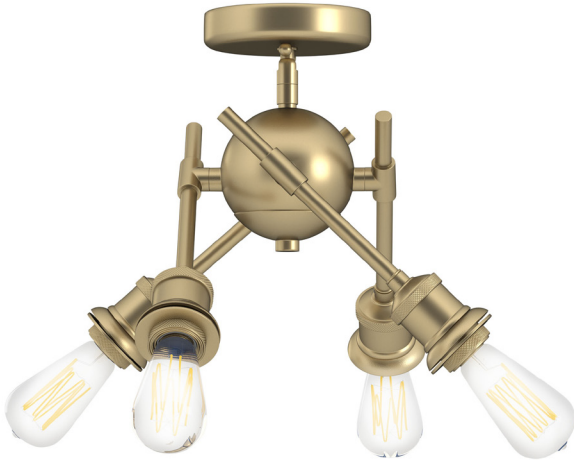

AXEL OG

1945-SF OG

UPC: 844375083684

Semi-Flush

Axel is an artistic series of contemporary fixtures. Offered in two popular finishes; Matte Black and Olympic Gold with multiple glass and metal shade choices, this mid-century inspired collection features an extensive range of options. Personalize the look of the fixtures by adjusting the placement of the sputnik arms to suit your fancy. The functional, mobile arms can be positioned to spread light in all directions. This semi-flush was designed for close-to-ceiling applications.

Fixture Finish:	Olympic Gold	
Glass/Shade Finish:		
Materials:	Steel	
Fixture Width:	15.75" (Max.) 7.625" (Min.)	40.005cm (Max.) 19.3675cm (Min.)
Fixture Height:	6" (Min.) 11.5" (Max.)	15.24cm (Min.) 29.21cm (Max.)
Min - Max Height:		
Glass Diameter:		
Glass Height:		
Canopy/Backplate:	4.75"Dia x 0.75"H	12.065cm D x 1.905 E
Chain:	N/A	
Rod:	N/A	
Wire:	8"	20.32cm
Bulb Type:	Incandescent, Type A	
Wattage:	4 x 60W(M)	
Voltage:	120	
Install Position:		
Approved Location:	Damp Location	

Sloped Ceiling:	No
ADA:	No
Close-to-ceiling:	Yes
Bulbs Included:	No
Dimmable:	Yes

- Complements contemporary decor
- Mobile arms can be arranged for task lighting
- Low-profile design